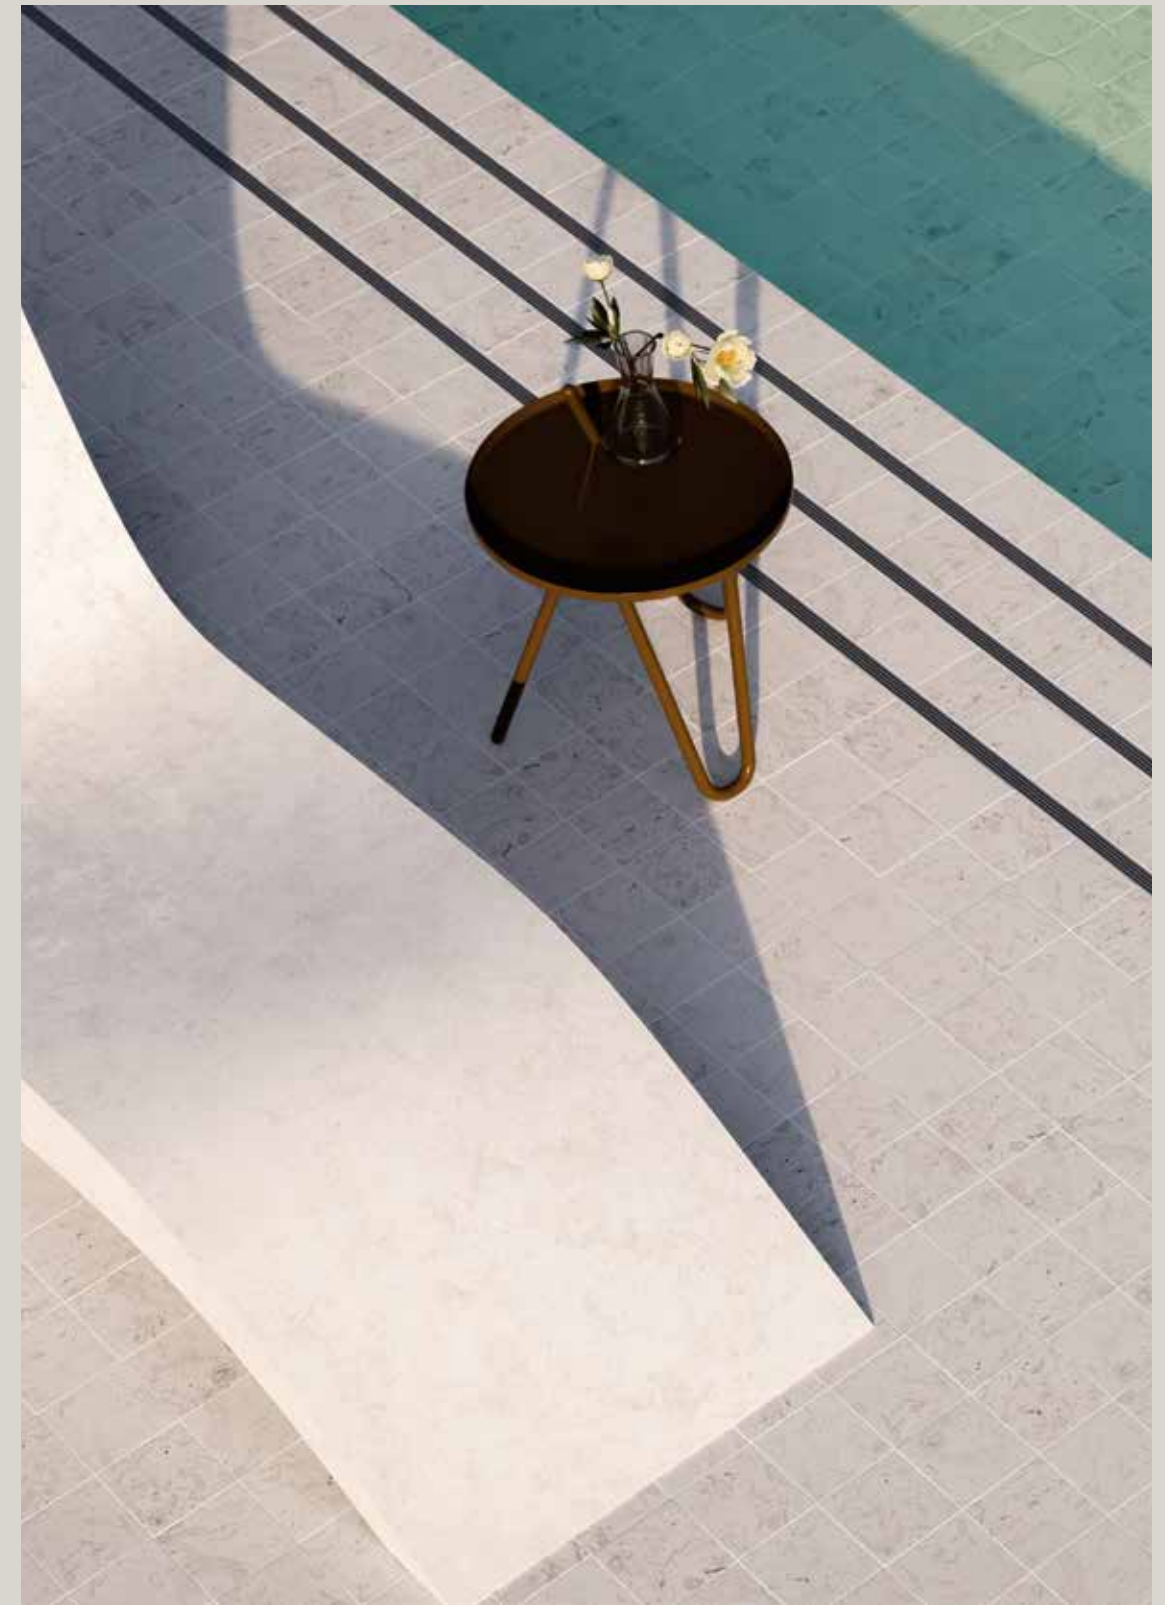

PACKING | EMBALAJE

Size Formato	Thickness Espesor	BOX / CAJA						PALLET / PALET				
		Pza/m²	Pieces Piezas	m²	ft²	Kg	lbs	Boxes Cajas	m²	ft²	Kg	lbs
6 x 6" 15x15 cm	8 mm	44,44	26	0,59	6,30	9,51	20,97	120,00	70,20	755,63	1141,00	2515,91
6 x 7" 15x17,3 cm	8,2 mm	51,16	44	0,86	9,26	15,00	33,08	48,00	41,28	444,36	720,00	1587,60
5x5 - 5x15 6 x 6"/30x30 cm	8 mm	11,11	8	0,72	7,75	13,50	29,77	72,00	51,84	558,00	1000,00	2205,00

1. Grey, CORALINA