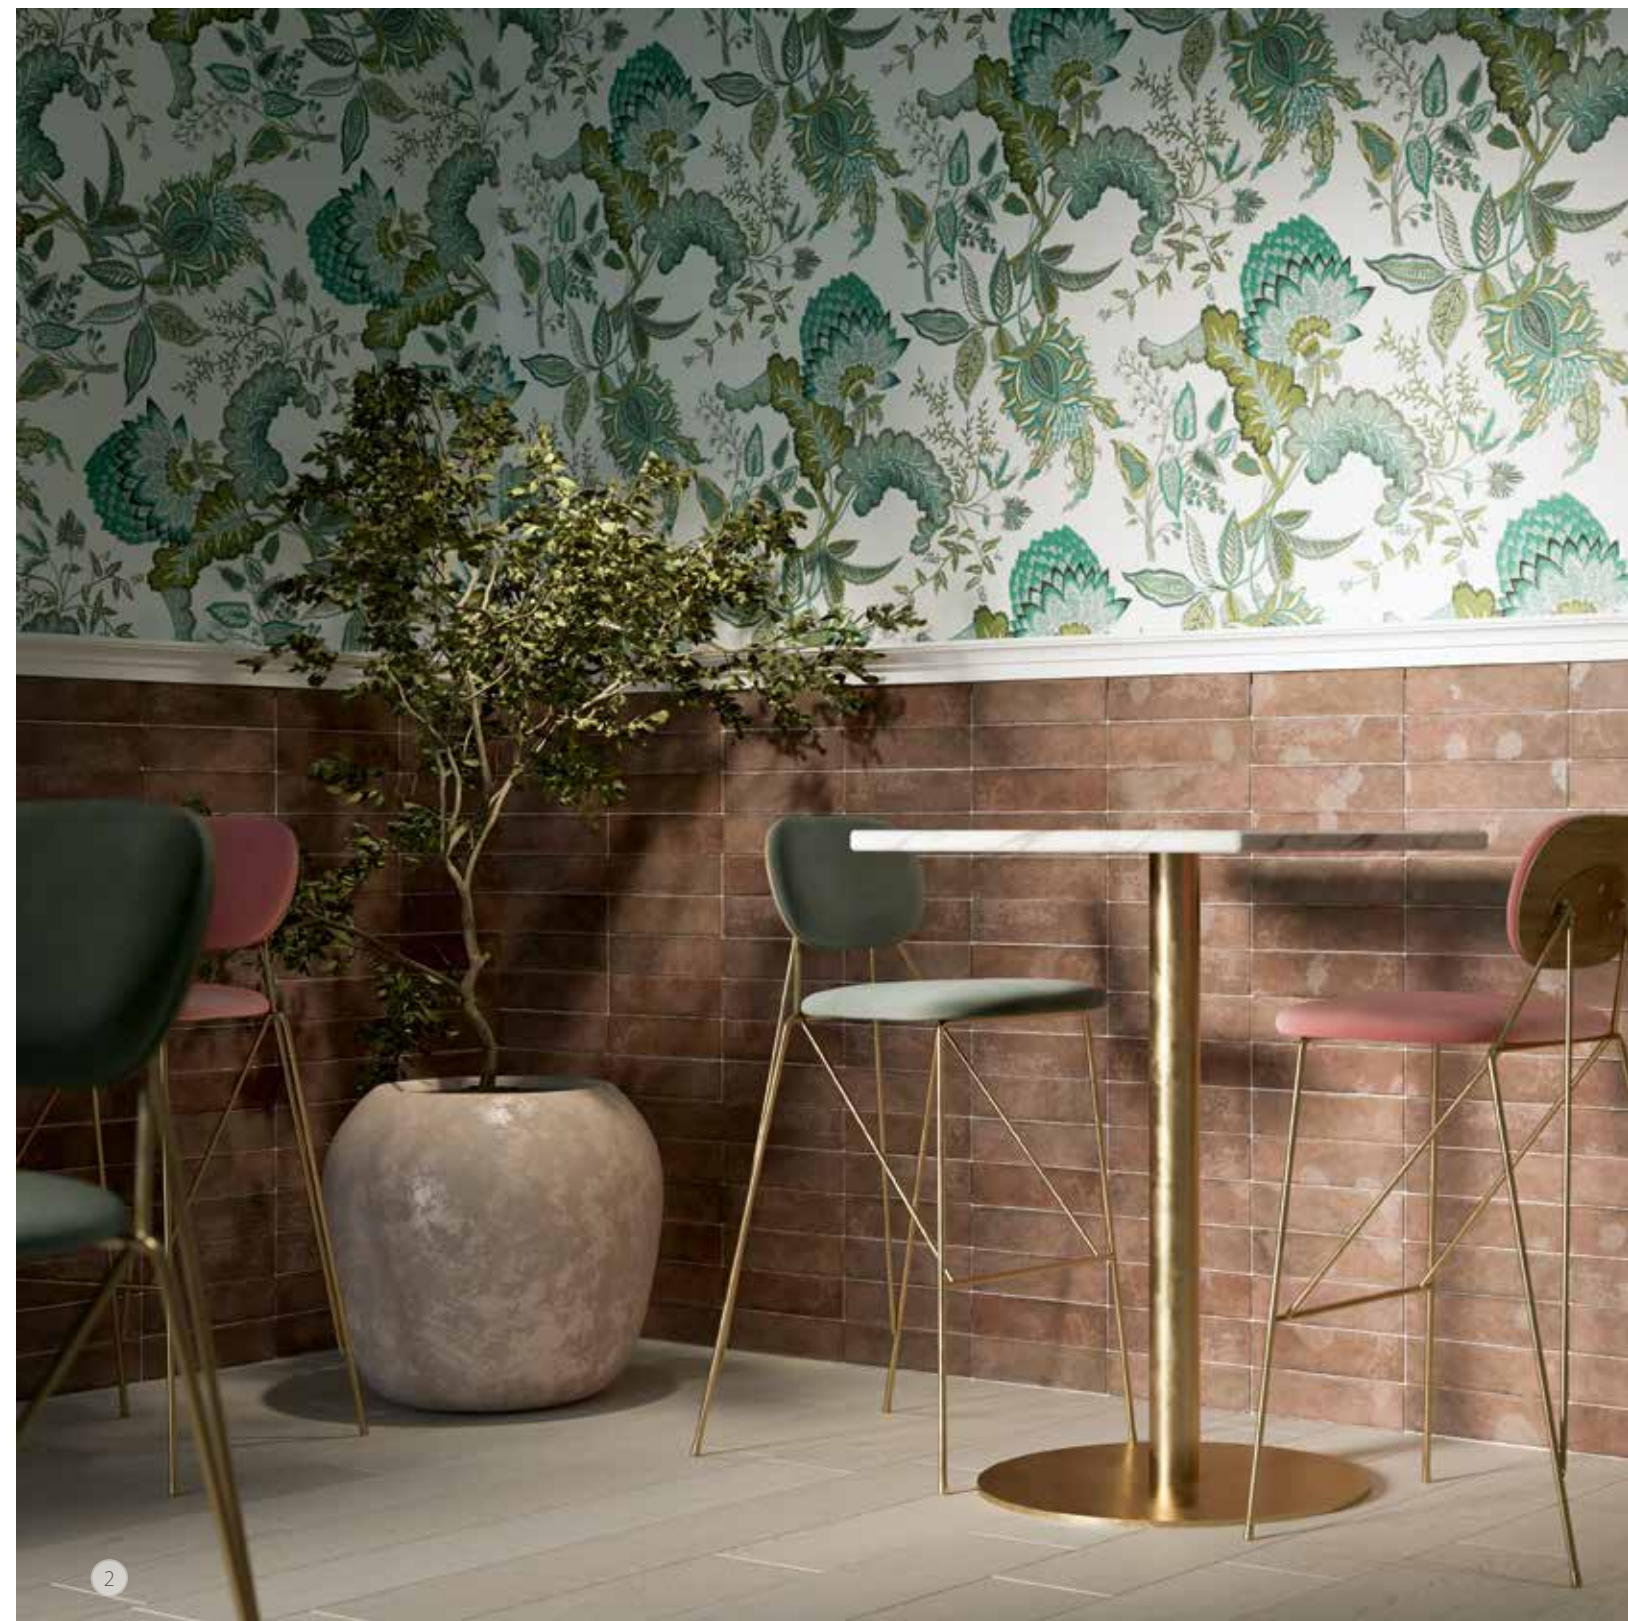

1. Salvia, NEPAL
2. Amarato, NEPAL