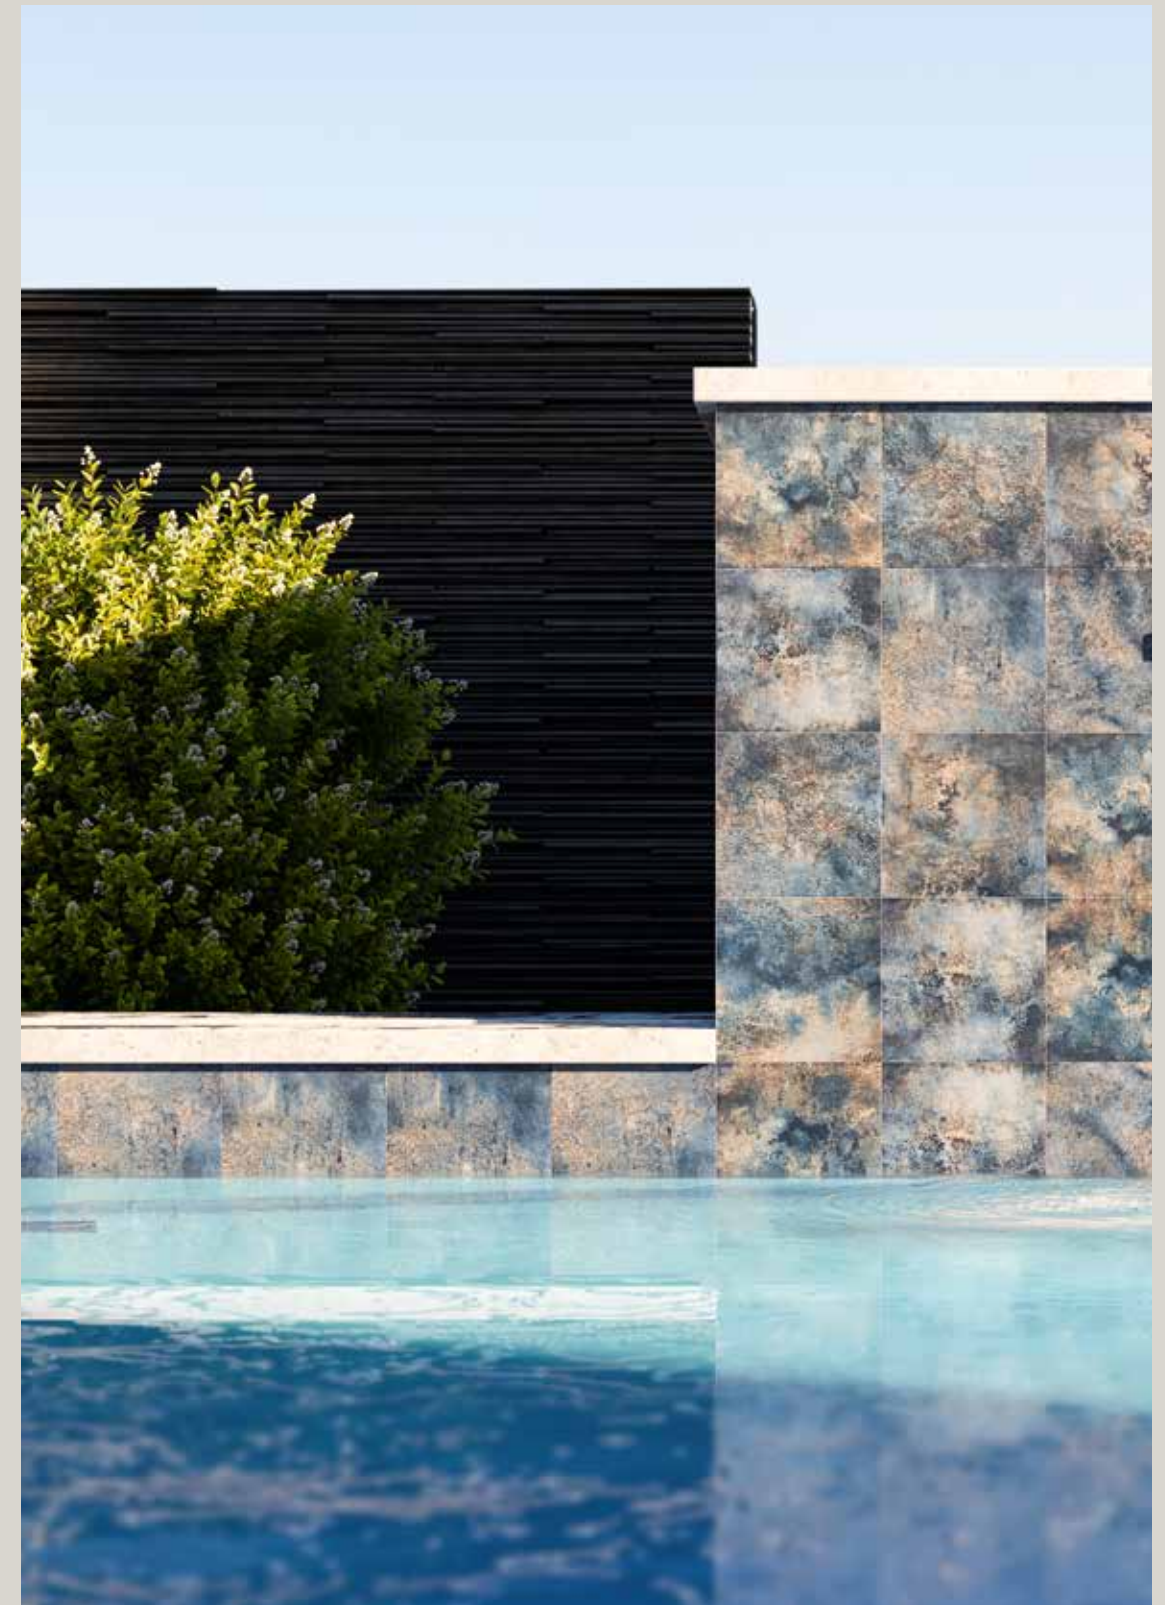

1. Indigo, REEF