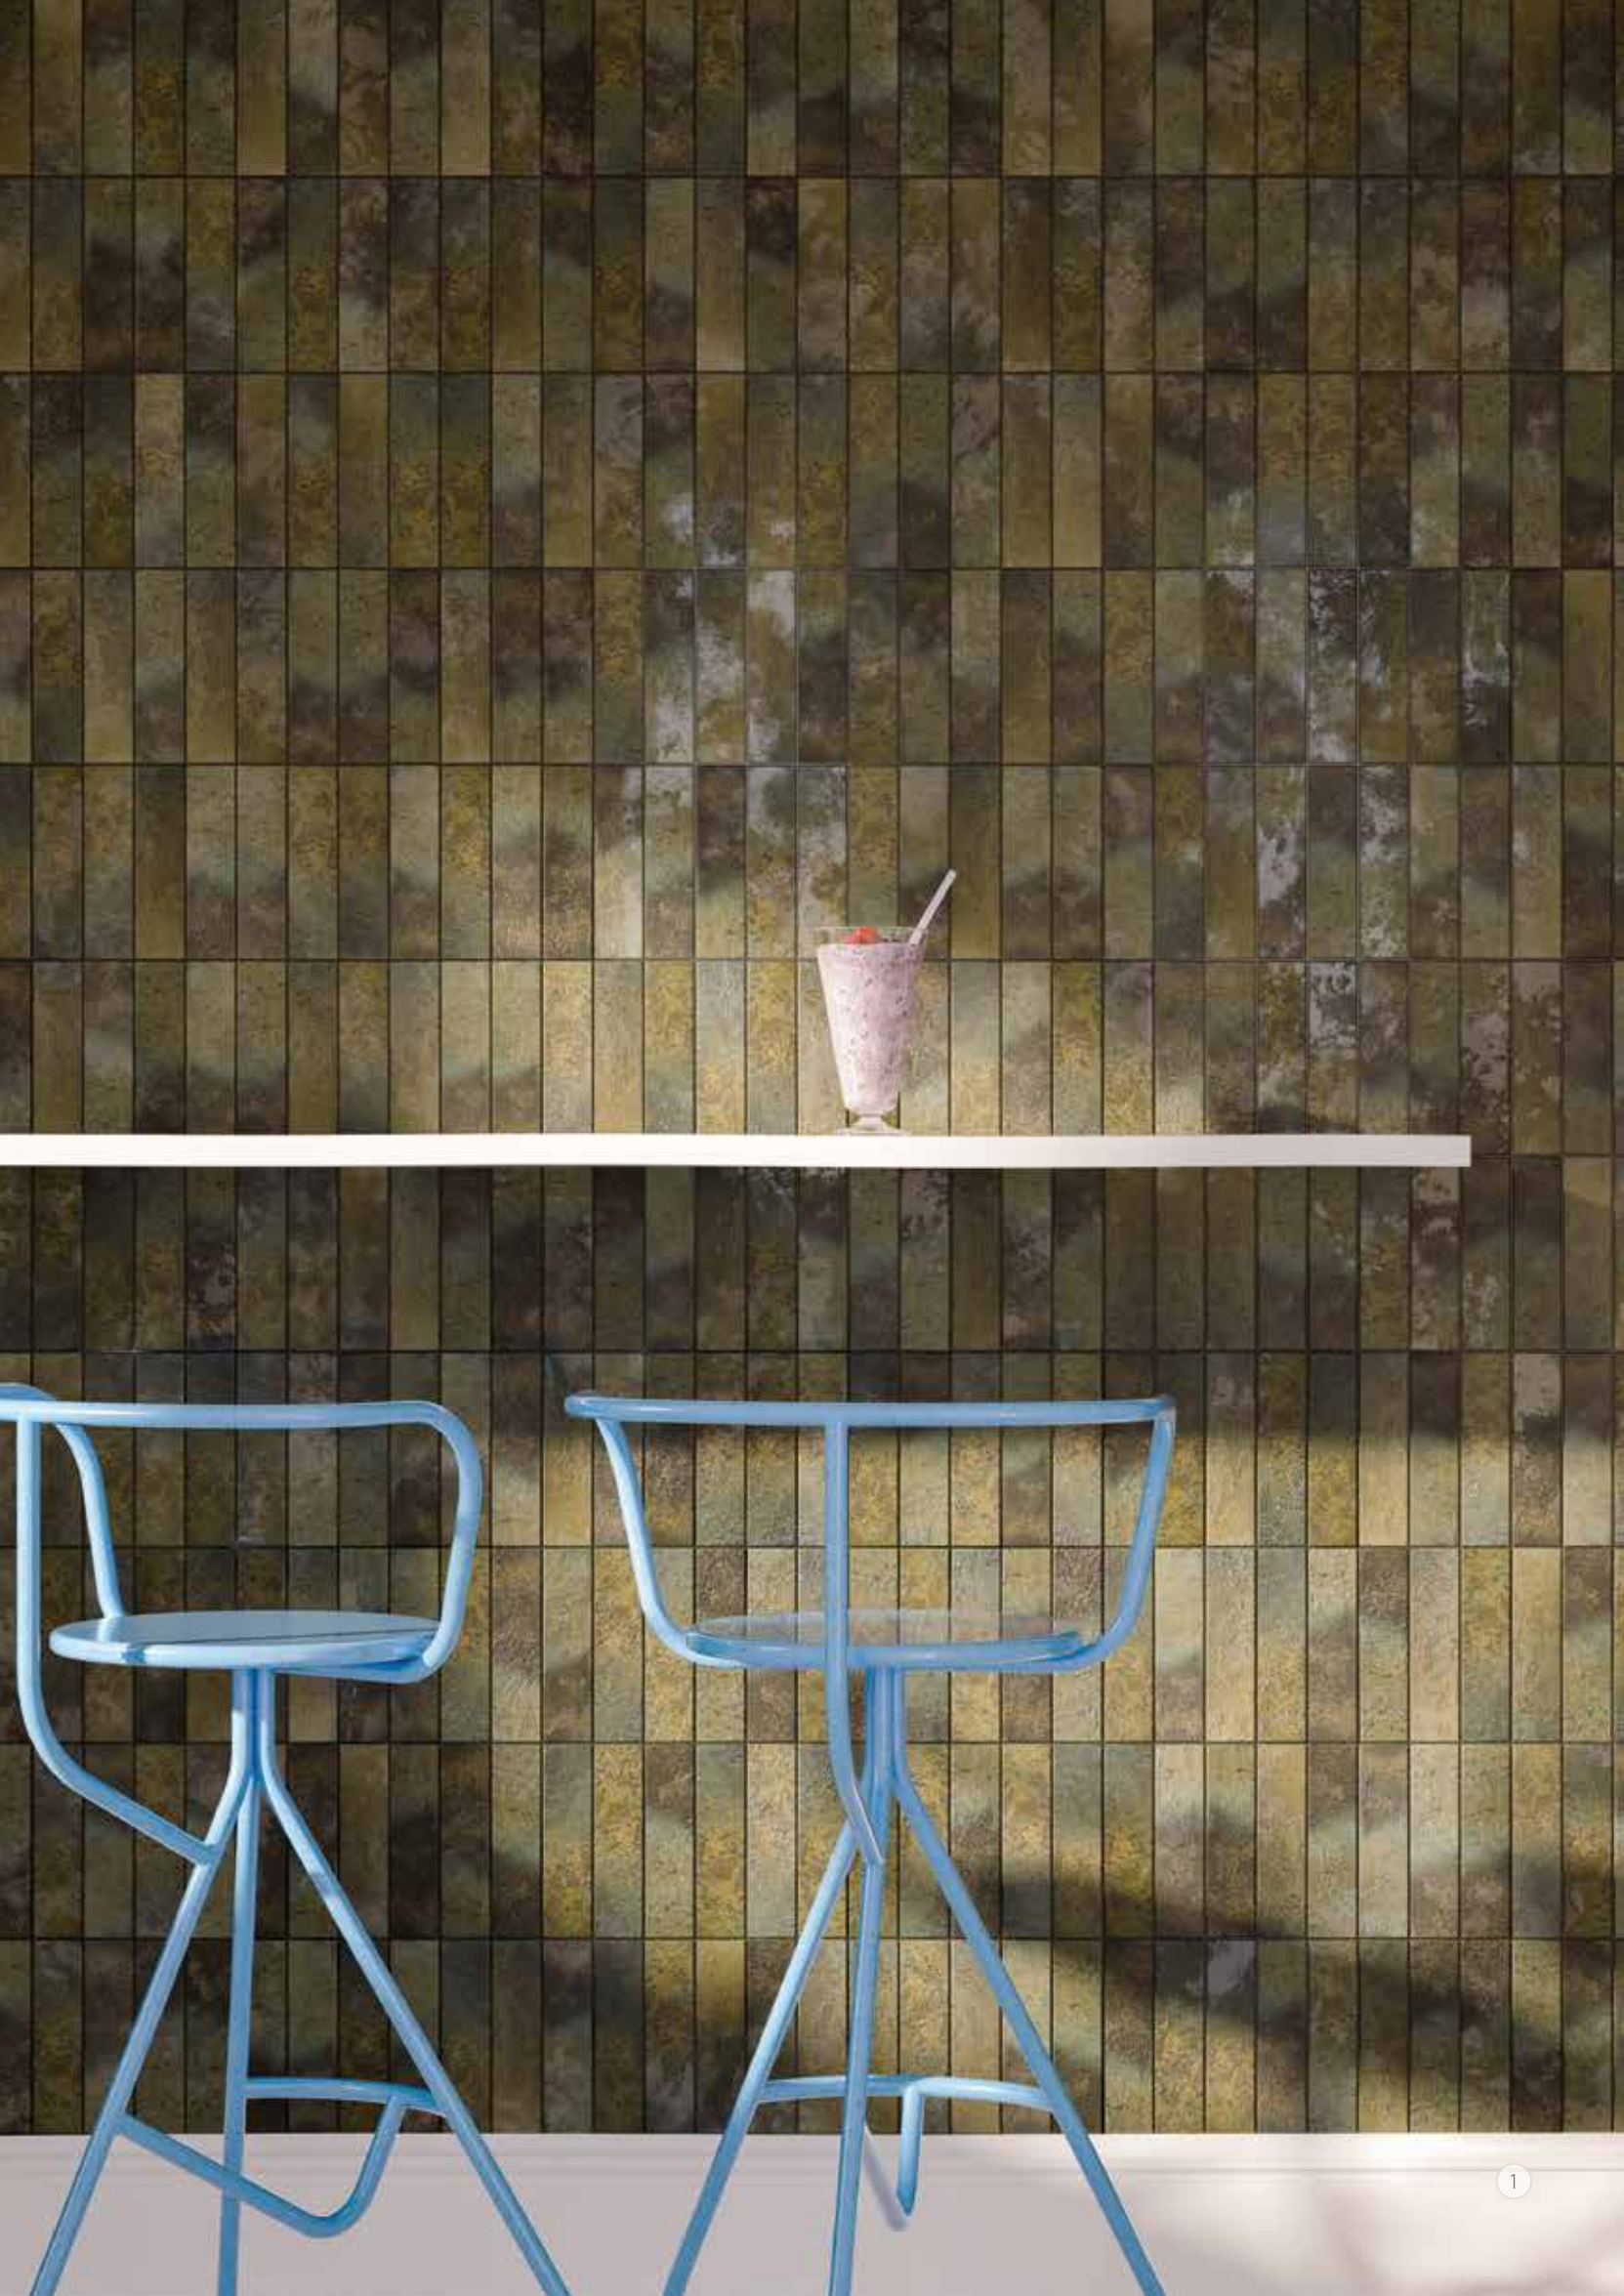

1. Green, ALQUIMIA
2. Green, ALQUIMIA