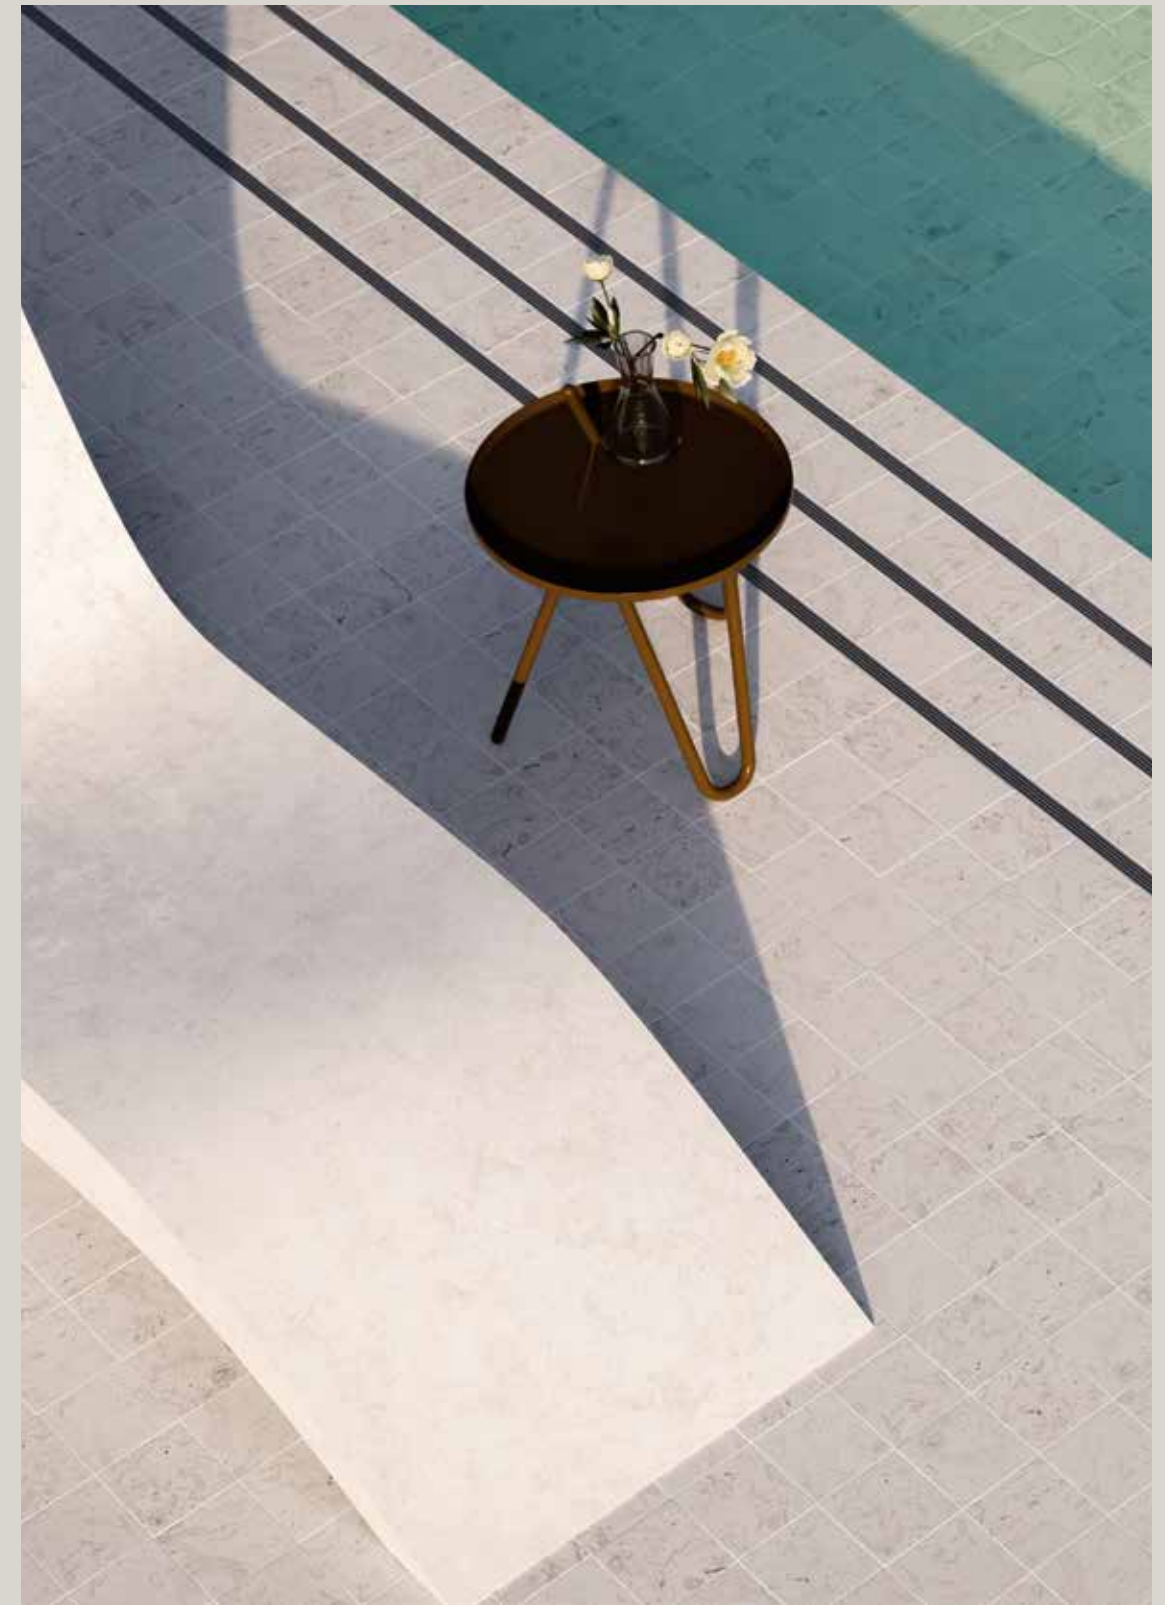

1. Grey, CORALINA

Cotto

Cobsa returns to the origins of ceramics with the Cotto collection. We seek to give a modern touch to clay tiles. We complete the collection with decorative crackle pieces, following the original processes we look for a high quality crackle resulting from chemical reactions.