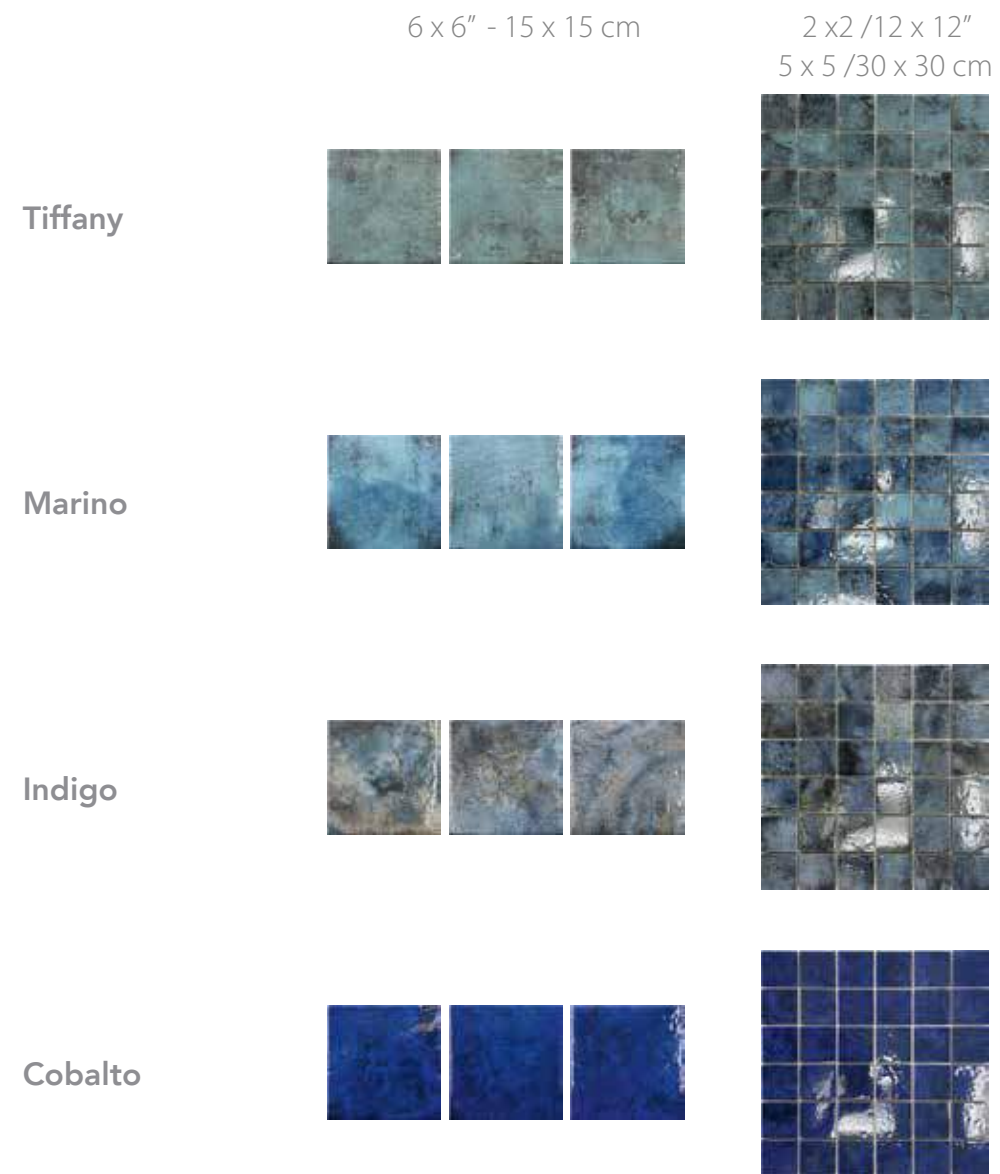

9 patterns / gráficas

PACKING | EMBALAJE

Size Formato	Thickness Espesor	BOX / CAJA						PALLET / PALET				
		Pza/m²	Piezas Piezas	m²	ft²	Kg	lbs	Boxes Cajas	m²	ft²	Kg	lbs
6 x 6" 15x15 cm	8 mm	44,44	26	0,59	6,30	9,51	20,97	120,00	70,20	755,63	1141,00	2515,91
2 x 2" / 12 x 12" 5x5 / 30x30 cm	8 mm	11,11	8	0,72	7,75	13,50	29,77	72,00	51,84	558,00	1000,00	2205,00