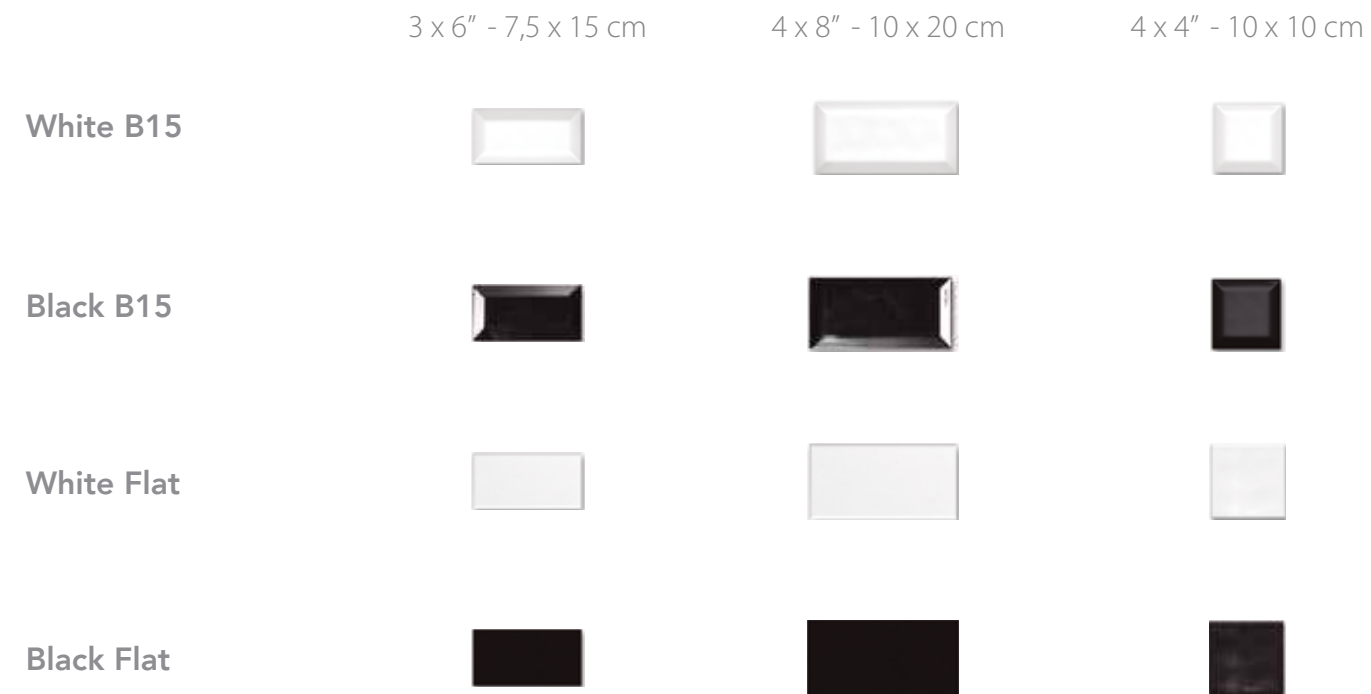

PACKING | EMBALAJE

Size Formato	Thickness Espesor	BOX / CAJA						PALLET / PALET				
		Pza/m²	Pieces Piezas	m²	ft²	Kg	lbs	Boxes Cajas	m²	ft²	Kg	lbs
Beveled 3 x 6" 7,5x15	15 mm	88,00	72	0,82	8,81	11,80	26,02	80,00	65,45	704,55	944,00	2081,52
Beveled 4 x 4" 10x10	15 mm	100,00	72	0,72	7,75	9,40	20,73	96,00	69,12	744,00	902,40	1989,79
Beveled 4 x 8" 10x20	15 mm	50,00	34	0,68	7,32	10,15	22,38	96,00	65,28	702,67	974,40	2148,55
Flat 3 x 6" 7,5x15	6,5 mm	88,00	104	1,18	12,72	14,16	31,22	80,00	94,55	1017,68	1132,80	2497,82
Flat 4 x 4" 10x10	6,5 mm	100,00	94	0,94	10,12	12,10	26,68	96,00	90,24	971,33	1161,60	2561,33
Flat 4 x 8" 10x20	6,5 mm	100,00	47	0,47	5,06	12,10	26,68	96,00	45,12	485,67	1161,60	2561,33