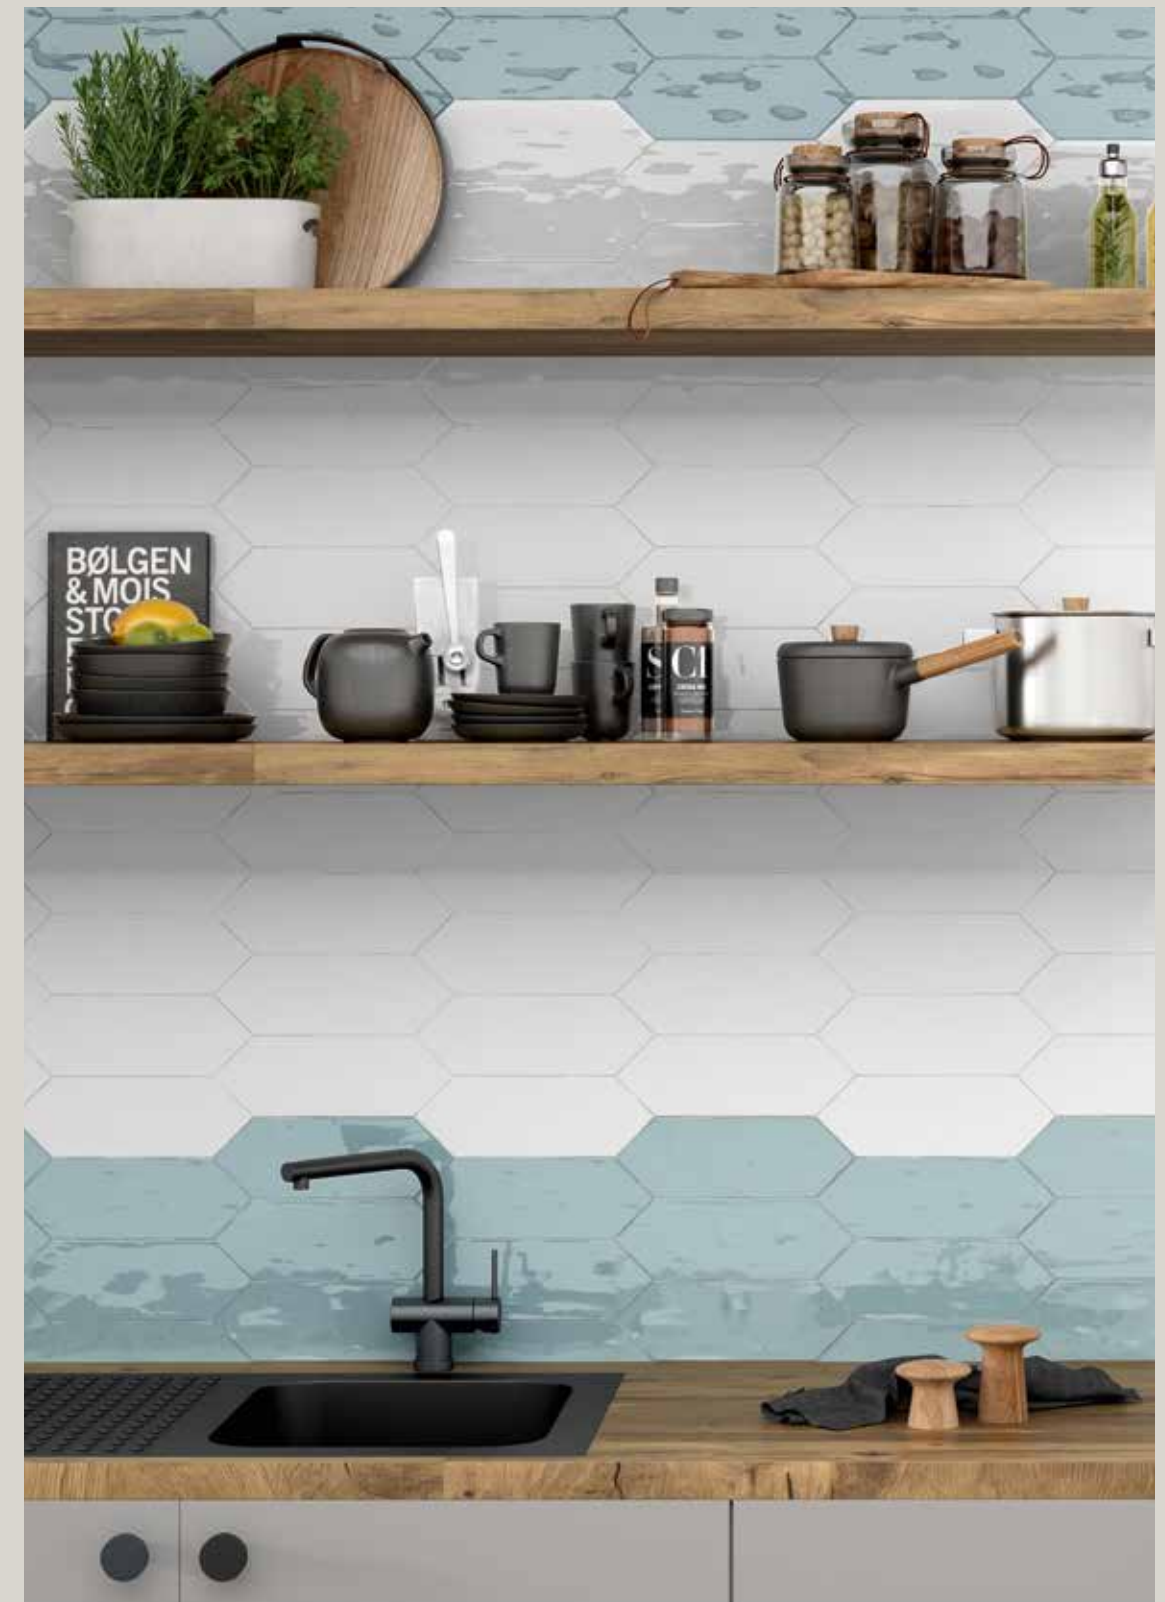

4 x 12" - 10 x 30 cm

- White
- Ivory
- Smoke
- Grey
- Taupe
- Jade
- Pink
- Sky
- Denim
- Black

PACKING | EMBALAJE

Size Formato	Thickness Espesor	BOX / CAJA						PALLET / PALET				
		Pza/m²	Pieces Piezas	m²	ft²	Kg	lbs	Boxes Cajas	m²	ft²	Kg	lbs
4 x 12" 10x30 cm	8,2 mm	33,33	40	0,52	5,60	14,45	31,86	60,00	31,20	335,83	867,00	1911,74

1. White, Sky, TAYLOR