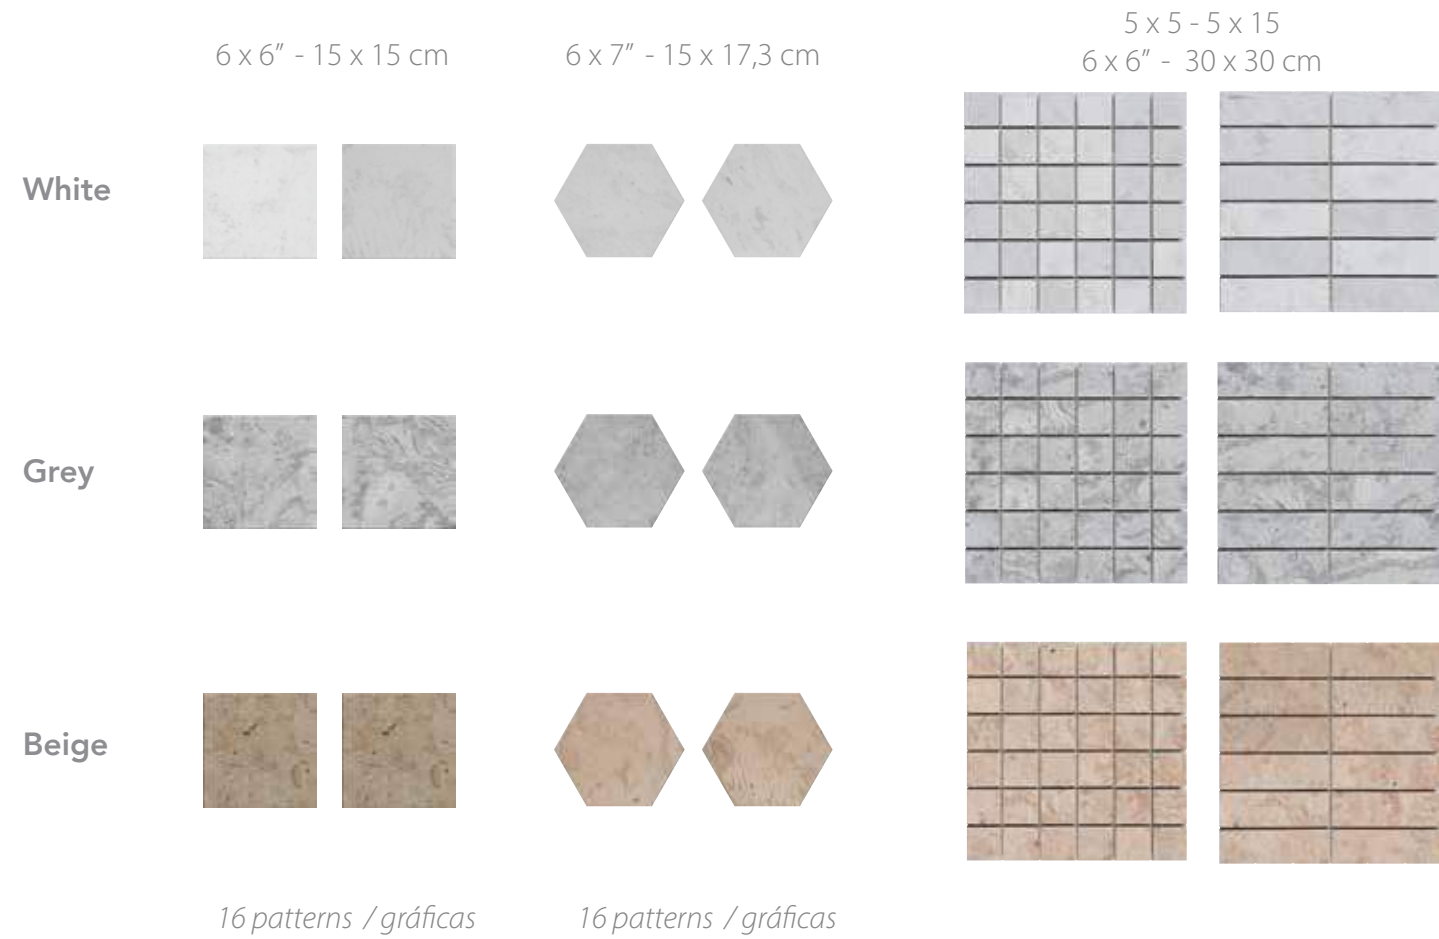

Coralina

Class 3 RD slip resistant >45 - R11
Clase 3 RD superior a 45 - R11

PACKING | EMBALAJE

Size Formato	Thickness Espesor	BOX / CAJA						PALLET / PALET				
		Pza/m²	Pieces Piezas	m²	ft²	Kg	lbs	Boxes Cajas	m²	ft²	Kg	lbs
6 x 6" 15x15 cm	8 mm	44,44	26	0,59	6,30	9,51	20,97	120,00	70,20	755,63	1141,00	2515,91
6 x 7" 15x17,3 cm	8,2 mm	51,16	44	0,86	9,26	15,00	33,08	48,00	41,28	444,36	720,00	1587,60
5x5 - 5x15 6 x 6"/30x30 cm	8 mm	11,11	8	0,72	7,75	13,50	29,77	72,00	51,84	558,00	1000,00	2205,00